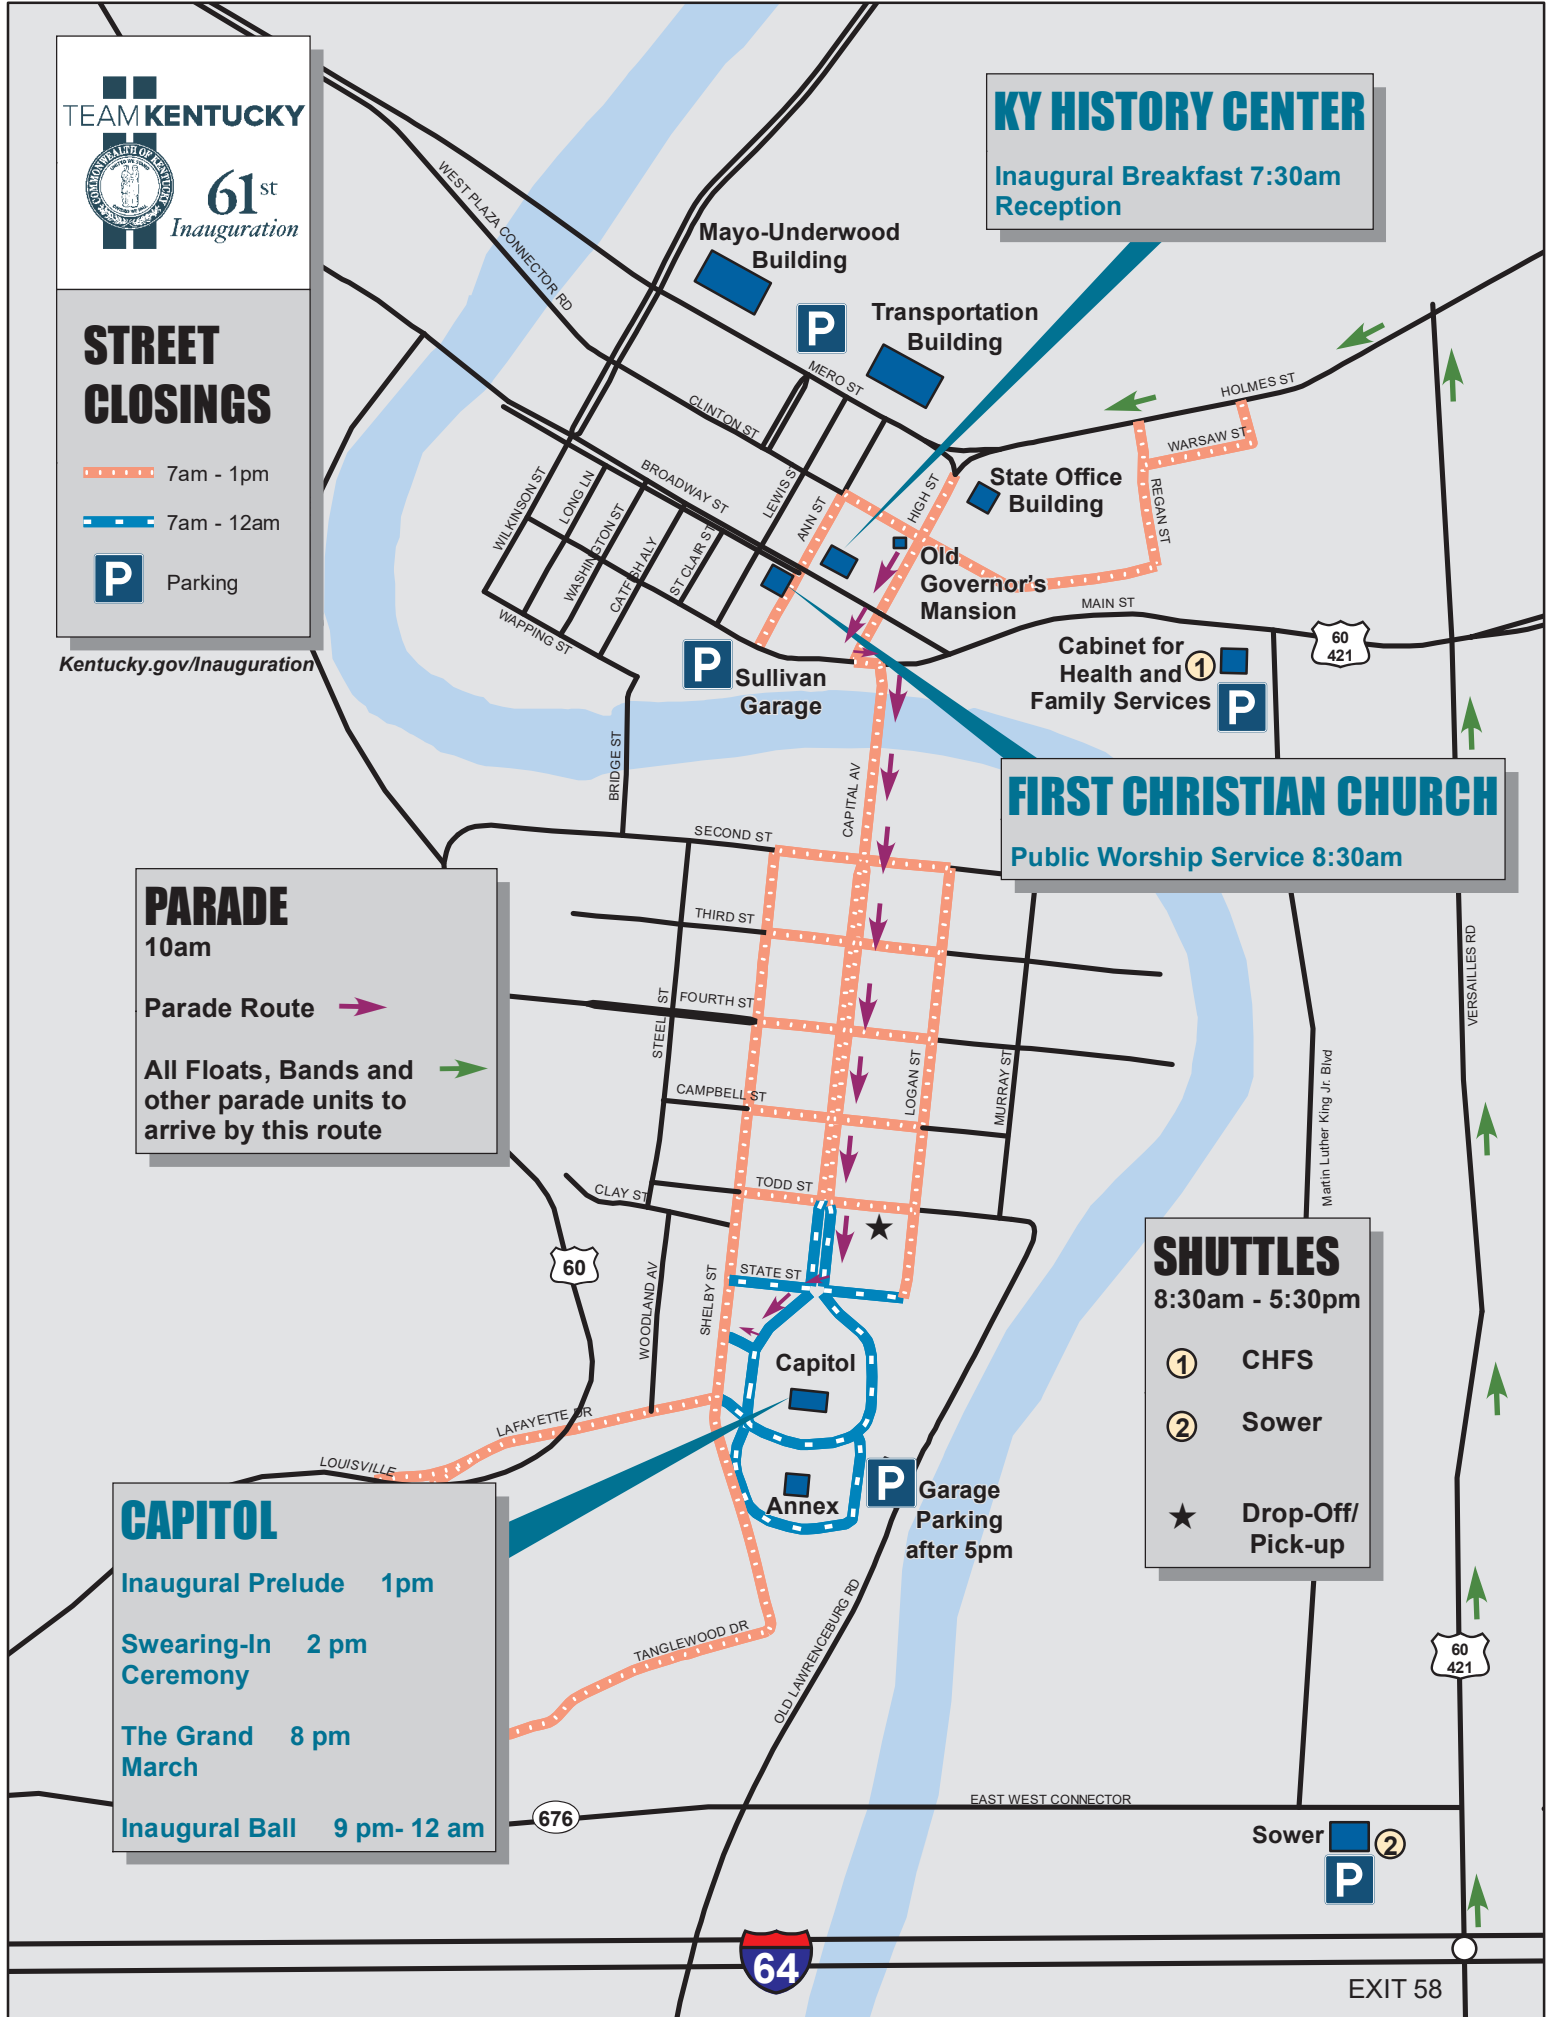

STREET CLOSINGS

- 7am - 1pm
- 7am - 12am
- Parking

Kentucky.gov/Inauguration

KY HISTORY CENTER
 Inaugural Breakfast 7:30am
 Reception

FIRST CHRISTIAN CHURCH
 Public Worship Service 8:30am

PARADE
 10am

Parade Route

All Floats, Bands and other parade units to arrive by this route

CAPITOL

Inaugural Prelude 1pm

Swearing-In Ceremony 2pm

The Grand March 8pm

Inaugural Ball 9pm-12am

SHUTTLES
 8:30am - 5:30pm

- ① CHFS
- ② Sower
- ★ Drop-Off/Pick-up

EXIT 58